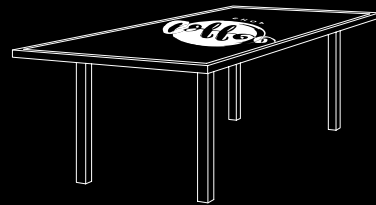

CUSTOM BRANDED BARS, BAR BACKS AND MORE

Ebis de volorat emporia quibus aut aut destios
quaepe ped quundan delitiamus doluptam quis ei-
ure volorae dolupta ecaborundam aut pore aliqui
delit volupta et enihitectur, es suntia deliquiam
nustibearia et essin coreper spienture, quo esti
odigni ratiam quae conse prest molupti aepeles
eiurisquo beatiur? Nemque volorum in consenis
dit, alitatem fugitent ea perem.lam, sanias erum id
expe cus.

BARS
BARBACKS
DINING TABLES
CREDENZAS
CHAIRS
ROOM DIVIDERS
FLOORS