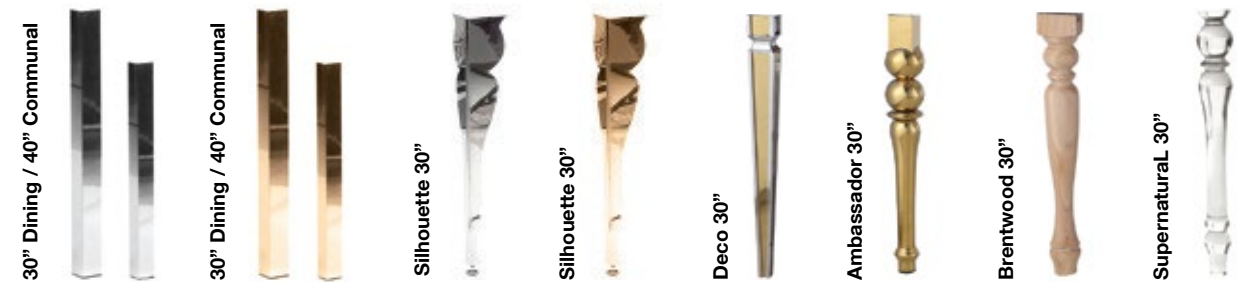

TABLE LEG OPTIONS

30" Dining / 40" Communal

30" Dining / 40" Communal

Silhouette 30"

Silhouette 30"

Deco 30"

Ambassador 30"

Brentwood 30"

Supernatural 30"