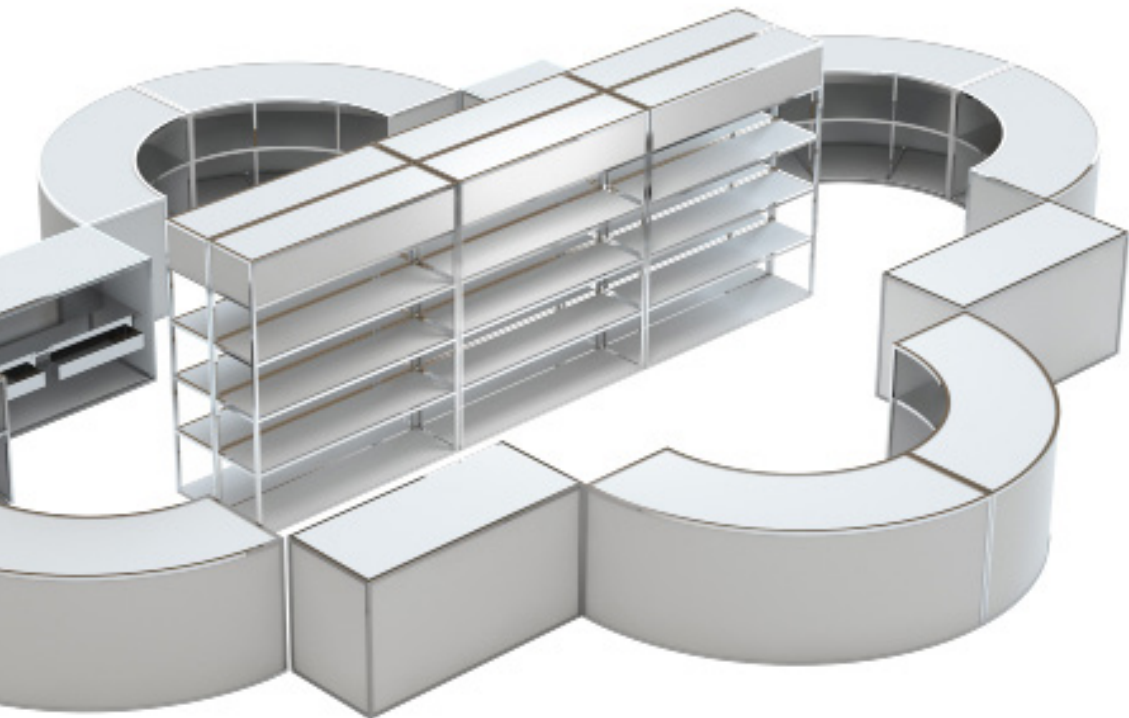

AVENUE MODULAR BARS

Lorem ipsum dolor sit amet, consectetur adipiscing elit. Phasellus ut leo odio. Donec commodo sem sit amet justo condimentum aliquet. Ut non imperdiet felis, etu volutpat augue. Vestibulum ante ipsum primis in faucibus orci luctus et ultrices posuere cubilia Curae; Donec et urna eget nisl rhoncus condimentum.