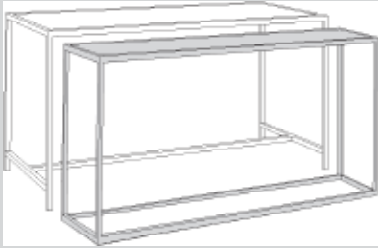

BENTLY MATCHES THE RIVINGTON AND KENSINGTON TABLE