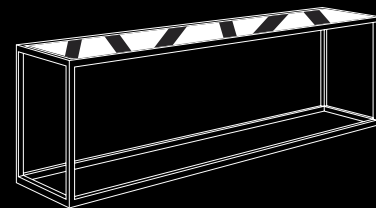

CUSTOM BRANDED BARS, BAR BACKS AND MORE

Ebis de volorat emporia quibus aut aut destios
quaepe ped quundan delitiamus doluptam quis ei-
ure volorae dolupta ecaborundam aut pore aliqui
delit volupta et enihitectur, es suntia deliquiam
nustibearia et essin coreper spienture, quo esti
odigni ratiam quae conse prest molupti aepeles
eiurisquo beatiur? Nemque volorum in consenis
dit, alitatem fugitent ea perem.lam, sanias erum id
expe cus.

BARS
BARBACKS
DINING TABLES
CREDENZAS
CHAIRS
ROOM DIVIDERS
FLOORS