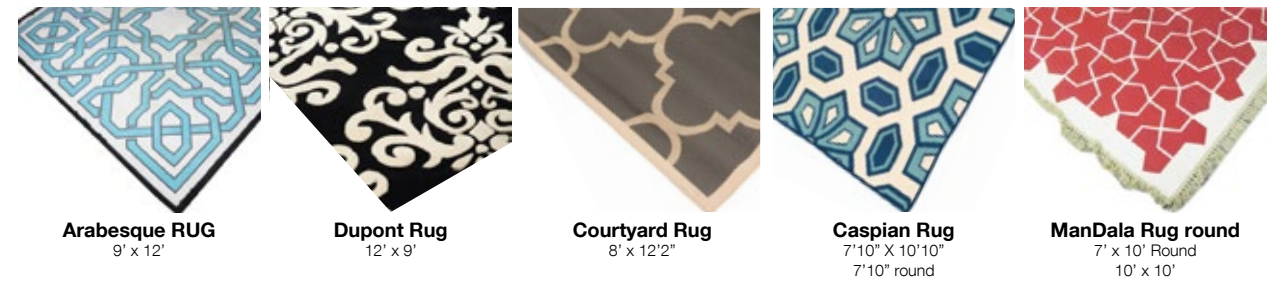

White Vinyl

**Edgewater Carpet 1M**  
Cut to Size

**Edgewater Carpet 4M**  
Cut to Size

**Edgewater Carpet 2M**  
Cut to Size