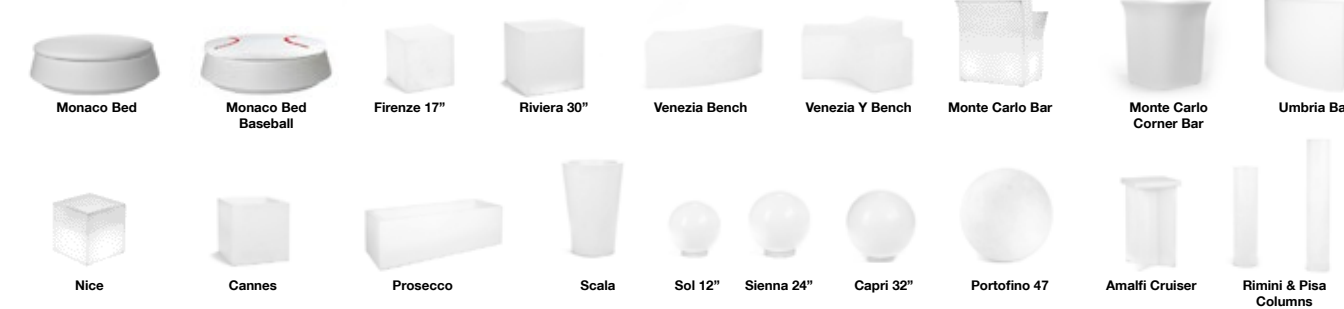

ILLUMINATO— PG 150-153