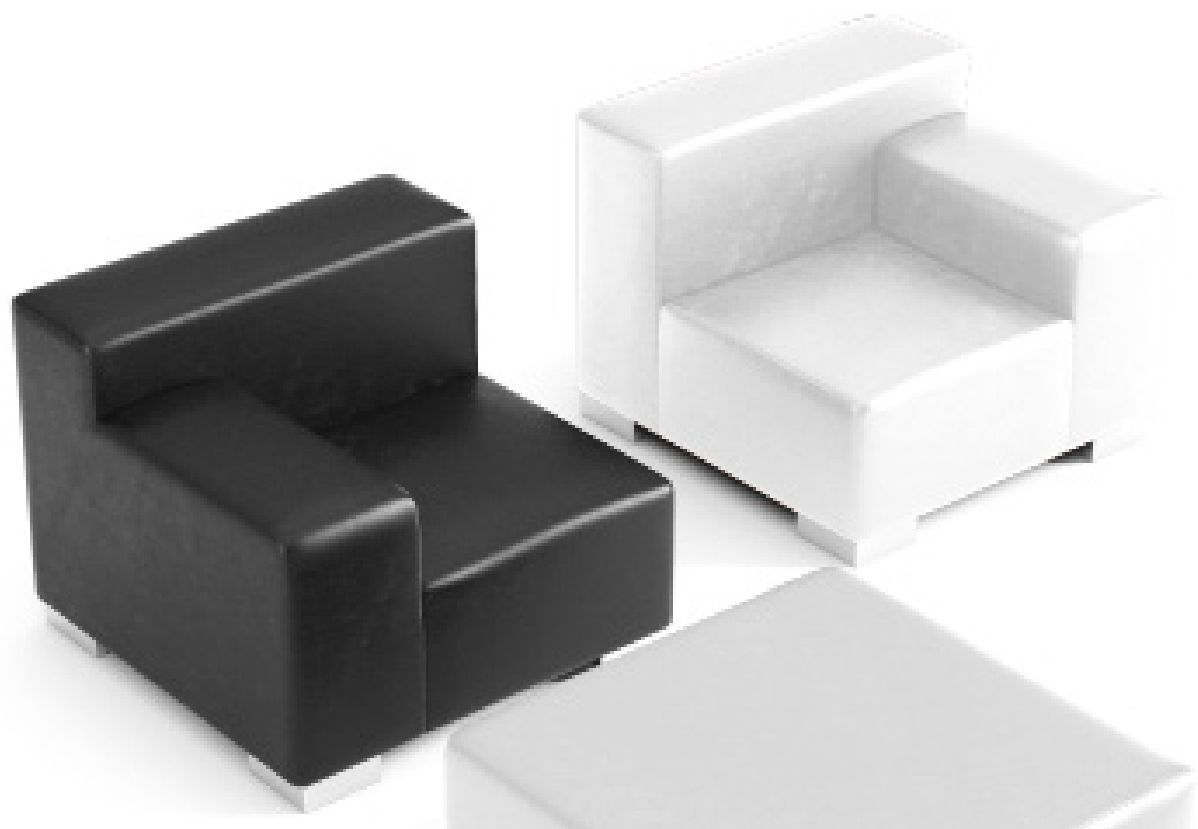

**Kincaid Loveseat Ottoman 30"**  
Ivory / Polished Gold  
48" X 24" X 30"

THE  
MONDRIAN  
COLLECTION

*The most versatile modular event  
sofa collection in the industry*

**Mondrian Middle**  
White  
36" X 24" X 29"