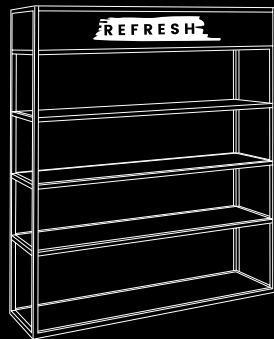

CUSTOM BRANDED BARS, BAR BACKS AND MORE

Ebis de volorat emporia quibus aut aut destios
quaepe ped quundan delitiamus doluptam quis ei-
ure volorae dolupta ecaborundam aut pore aliqui
delit volupta et enihitectur, es suntia deliquiam
nustibearia et essin coreper spienture, quo esti
odigni ratiam quae conse prest molupti aepeles
eiurisquo beatiur? Nemque volorum in consenis
dit, alitatem fugitent ea perem.lam, sanias erum id
expe cus.

BARS
BARBACKS
DINING TABLES
CREDENZAS
CHAIRS
ROOM DIVIDERS
FLOORS