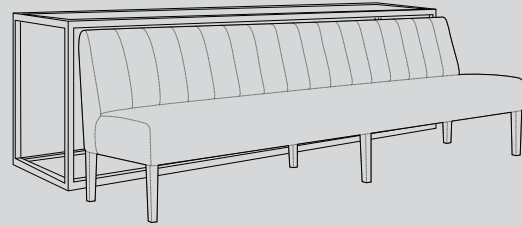

**Haines**  
Polished Gold / White  
42.5" Ø X 40"

**Gramercy 40"**  
Chrome / Black  
30" Ø X 40"

**Madison 40"**  
Chrome / Black  
30" x 30" X 40"

**Amalfi Cruiser Table**  
White  
24" X 24" X 43"

BENTLY MATCHES THE RIVINGTON AND KENSINGTON TABLE