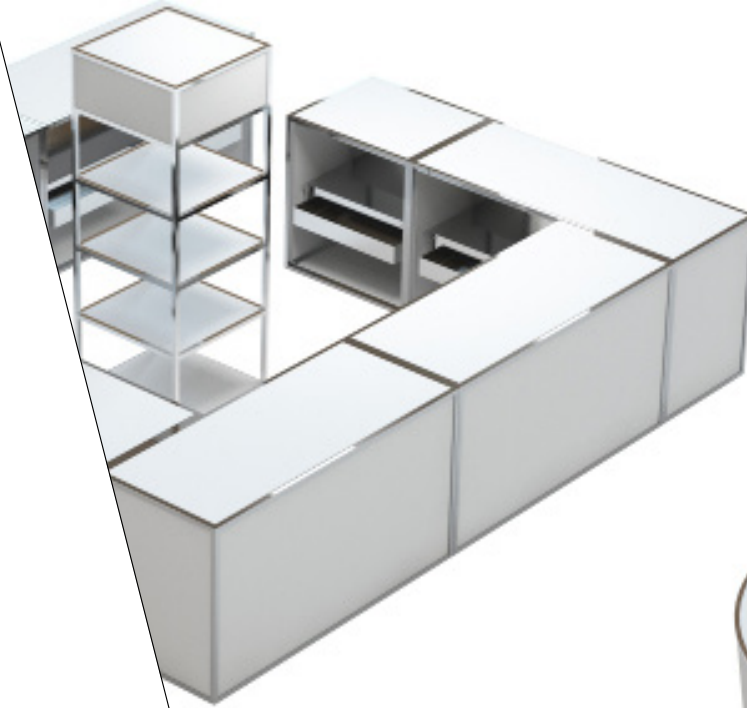

AVENUE MODULAR BARS

Lorem ipsum dolor sit amet, consectetur adipiscing elit. Phasellus ut leo odio. Donec commodo sem sit amet justo condimentum aliquet. Ut non imperdiet felis, etu volutpat augue. Vestibulum ante ipsum primis in faucibus orci luctus et ultrices posuere cubilia Curae; Donec et urna eget nisl rhoncus condimentum.