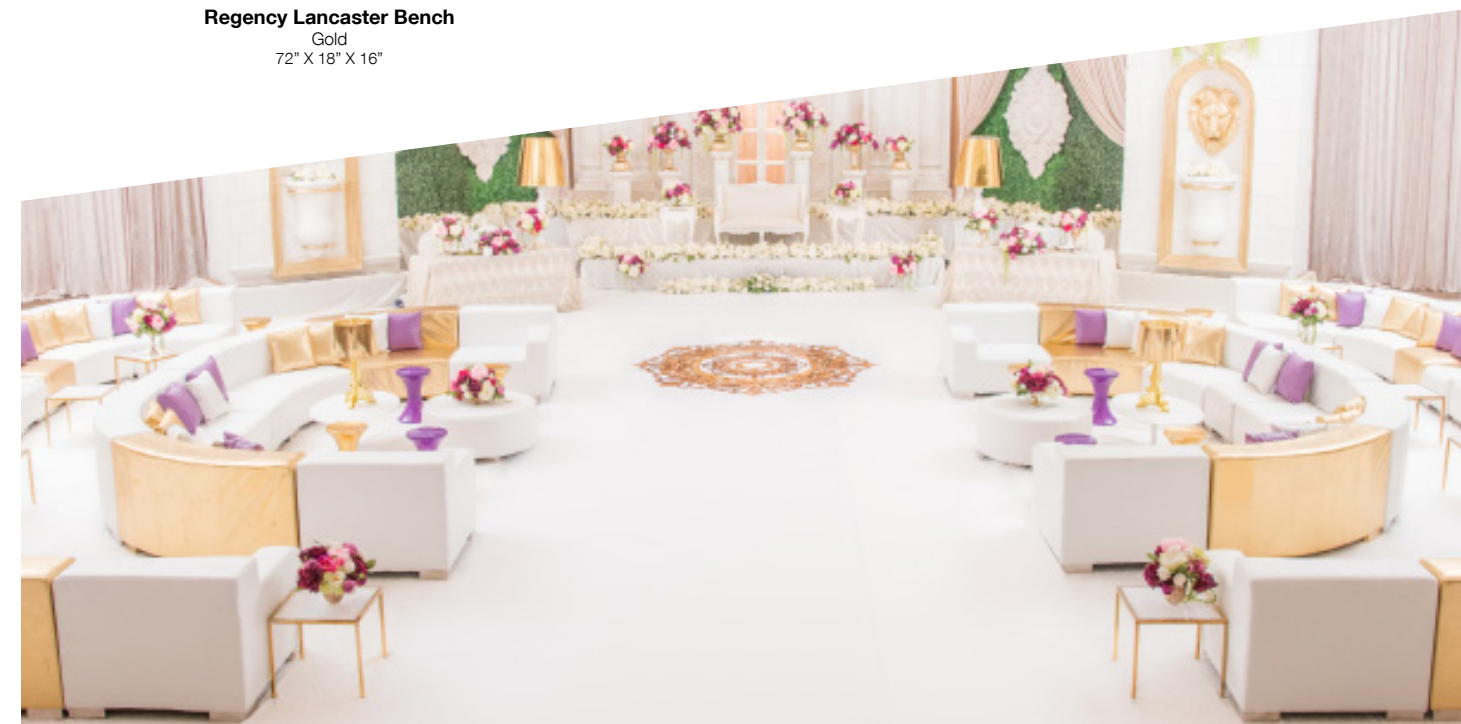

**Mondrian Outside Round**  
Silver  
46" X 46" X 29"

**Regency Bernhardt Ottoman**  
Silver  
36" DIA X 16"

**Regency Vance Ottoman**  
Silver  
18" X 18" X 16"

**Regency Lancaster Bench**  
Silver  
72" X 18" X 16"