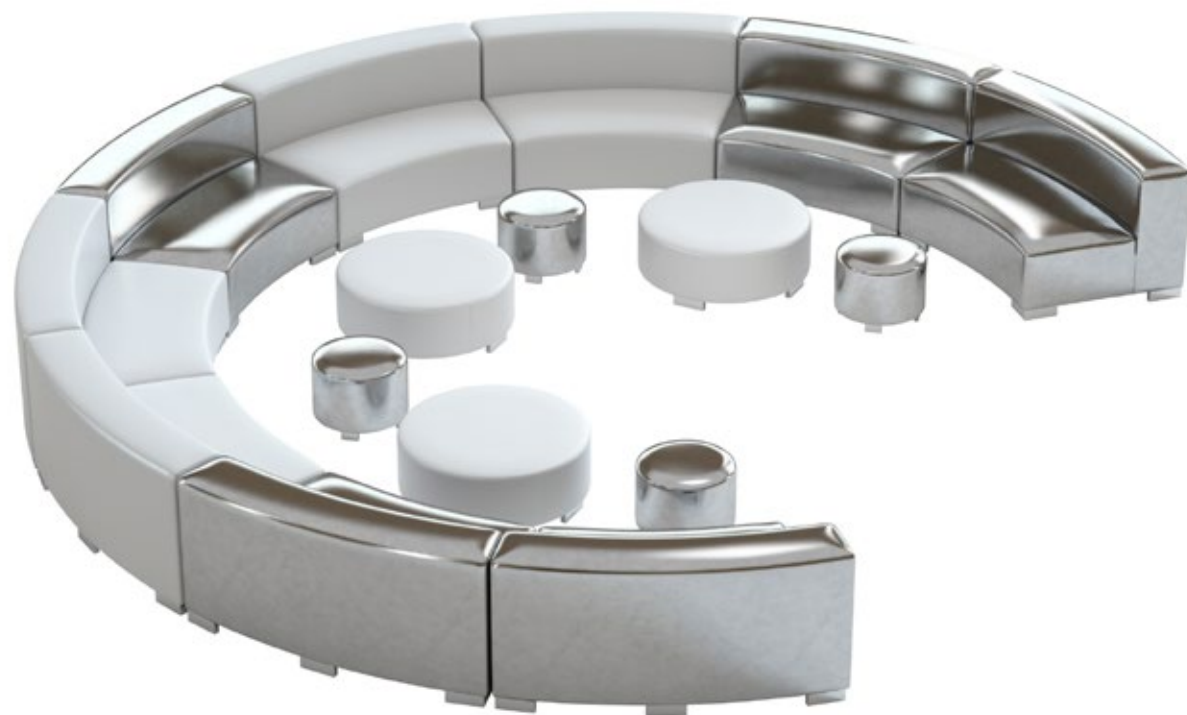

THE
MONDRIAN
COLLECTION

*The most versatile modular event
sofa collection in the industry*