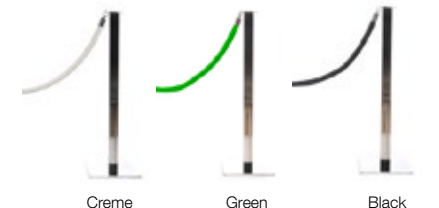

Purple

Blue

Red

Creme

Green

Black