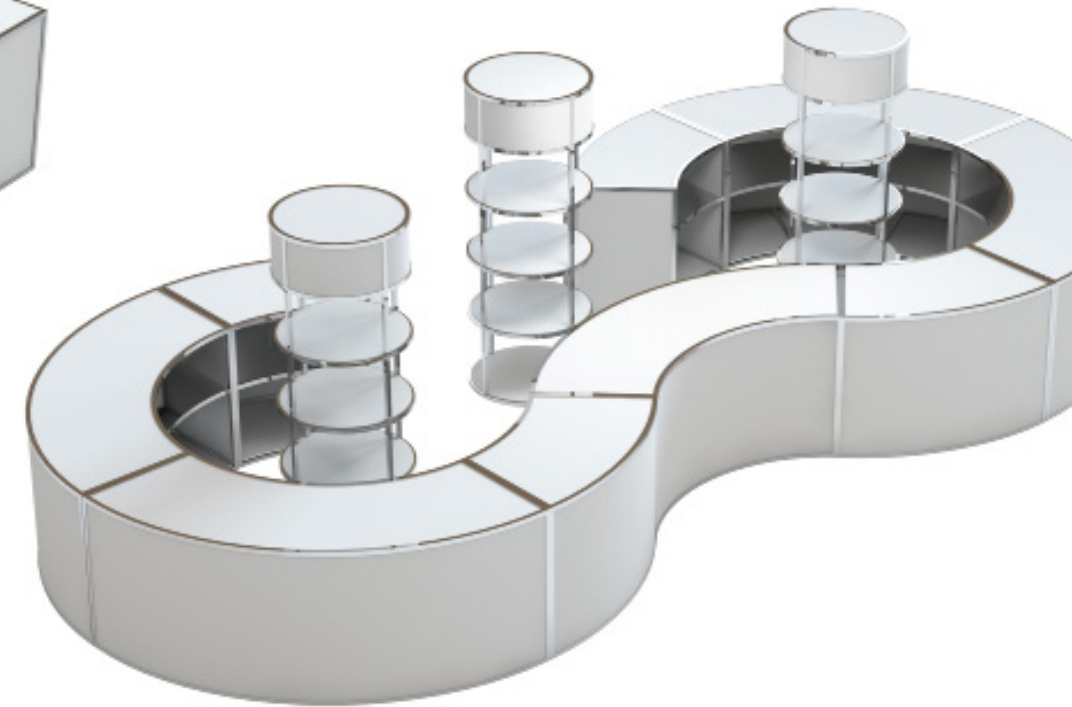

COMMUNAL HEIGHT

DINING HEIGHT

**Raleigh 40"**  
Chrome / White  
18" x 96" x 40"

**Raleigh 30"**  
Chrome / White  
18" x 96" x 30"

COMBINE BENTLY 40", 30", AND COFFEE TABLE FOR A TIERED DISPLAY

Avenue 4'  
30" x 48" x 40"

Avenue 6'  
30" x 72" x 40"

Avenue 1/8 Round  
30" x 52" x 40"

Avenue 1/4 Round  
30" x 104" x 40"

Avenue Arc  
74" x 30" x 40"

DJ Booth 4'  
30" x 48" x 52"